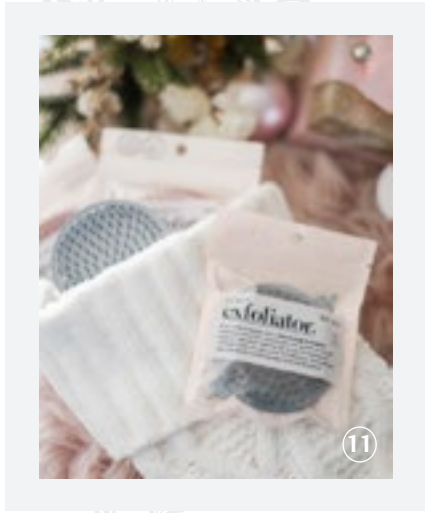

SOMA EAST
3115 A Woodhams Dr
306 565 7662

somasalon.ca

GIFT GUIDE + WISH LIST

2023

SOMA'S
favourites

1 | ILLUME ORNAMENT CANDLES—\$52.95 / SMALLER CANDLES STARTING AT \$22.00 | 2 | DERMALOGICA SUPPLE SKIN KIT—\$135.00 | 3 | SCHWARZKOPF PROFESSIONAL PROHEAT BLOW DRYER—\$99.95 | 4 | UNITE TONING & 7SECONDS TRIO—\$84.00 | 5 | DAVINES OI CHRISTMAS SET—\$136.95 | 6 | KITSCH SCRUNCHIE PACKS—STARTING AT \$14.95 | 7 | DAVINES CHRISTMAS MOMO KIT—\$110.00 | 8 | BATHORIUM PRODUCTS—STARTING AT \$18.00 |

9 | CARACOL GLOVES & SCARVES—STARTING AT \$24.00 | 10 | SOMA SCENTED BODY BUTTER & SCRUB—STARTING AT \$19.95 | 11 | KITSCH HAIR EXFOLIATORS—STARTING AT \$11.95 | 12 | LEMONLAVENDER PRODUCTS—STARTING AT \$19.95 | 13 | THE POTTED PLANT PRODUCTS—STARTING AT \$8.95 | 14 | SCOUT SUNCATCHERS—STARTING AT \$27.95 | 15 | KITSCH SHAVING PRODUCTS—STARTING AT \$9.95 | 16 | DAVINES SHAMPOO BARS—STARTING AT \$35.00 | 17 | KITSCH FLEXIRODS HEATLESS CURL RODS—STARTING AT \$24.95 |