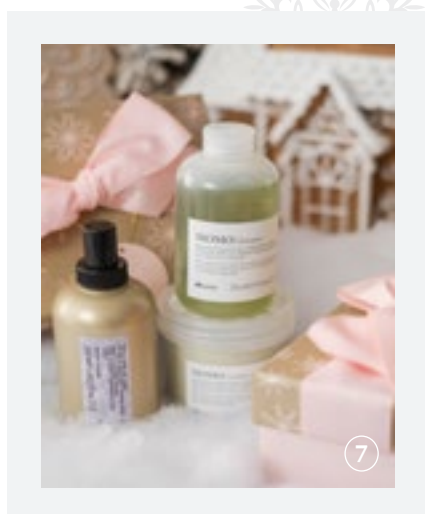

SOMA EAST
3115 A Woodhams Dr
306 565 7662

somasalon.ca

GIFT GUIDE + WISH LIST

2023

SOMA'S
favourites

1 | ILLUME ORNAMENT CANDLES—\$52.95 / SMALLER CANDLES STARTING AT \$22.00 | 2 | DERMALOGICA SUPPLE SKIN KIT—\$135.00 | 3 | SCHWARZKOPF PROFESSIONAL PROHEAT BLOW DRYER—\$99.95 | 4 | UNITE TONING & 7SECONDS TRIO—\$84.00 | 5 | DAVINES OI CHRISTMAS SET—\$136.95 | 6 | KITSCH SCRUNCHIE PACKS—STARTING AT \$14.95 | 7 | DAVINES CHRISTMAS MOMO KIT—\$110.00 | 8 | BATHORIUM PRODUCTS—STARTING AT \$18.00 |

9 | CARACOL GLOVES & SCARVES—STARTING AT \$24.00 | 10 | SOMA SCENTED BODY BUTTER & SCRUB—STARTING AT \$19.95 | 11 | KITSCH HAIR EXFOLIATORS—STARTING AT \$11.95 | 12 | LEMONLAVENDER PRODUCTS—STARTING AT \$19.95 | 13 | THE POTTED PLANT PRODUCTS—STARTING AT \$8.95 | 14 | SCOUT SUNCATCHERS—STARTING AT \$27.95 | 15 | KITSCH SHAVING PRODUCTS—STARTING AT \$9.95 | 16 | DAVINES SHAMPOO BARS—STARTING AT \$35.00 | 17 | KITSCH FLEXIRODS HEATLESS CURL RODS—STARTING AT \$24.95 |