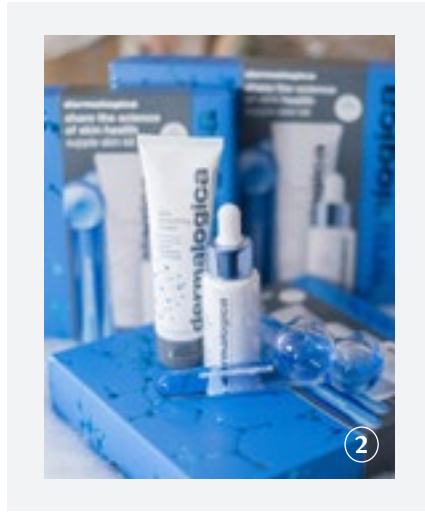

SOMA EAST
3115 A Woodhams Dr
306 565 7662

somasalon.ca

GIFT GUIDE + WISH LIST

2023

SOMA'S
favourites

1 | ILLUME ORNAMENT CANDLES—\$52.95 / SMALLER CANDLES STARTING AT \$22.00 | 2 | DERMALOGICA SUPPLE SKIN KIT—\$135.00 | 3 | SCHWARZKOPF PROFESSIONAL PROHEAT BLOW DRYER—\$99.95 | 4 | UNITE TONING & 7SECONDS TRIO—\$84.00 | 5 | DAVINES OI CHRISTMAS SET—\$136.95 | 6 | KITSCH SCRUNCHIE PACKS—STARTING AT \$14.95 | 7 | DAVINES CHRISTMAS MOMO KIT—\$110.00 | 8 | BATHORIUM PRODUCTS—STARTING AT \$18.00 |

9 | CARACOL GLOVES & SCARVES—STARTING AT \$24.00 | 10 | SOMA SCENTED BODY BUTTER & SCRUB—STARTING AT \$19.95 | 11 | KITSCH HAIR EXFOLIATORS—STARTING AT \$11.95 | 12 | LEMONLAVENDER PRODUCTS—STARTING AT \$19.95 | 13 | THE POTTED PLANT PRODUCTS—STARTING AT \$8.95 | 14 | SCOUT SUNCATCHERS—STARTING AT \$27.95 | 15 | KITSCH SHAVING PRODUCTS—STARTING AT \$9.95 | 16 | DAVINES SHAMPOO BARS—STARTING AT \$35.00 | 17 | KITSCH FLEXIRODS HEATLESS CURL RODS—STARTING AT \$24.95 |