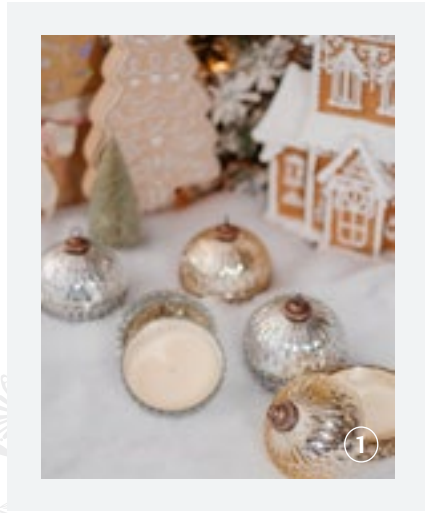

SOMA EAST
3115 A Woodhams Dr
306 565 7662

somasalon.ca

GIFT GUIDE + WISH LIST

2023

SOMA'S
favourites

1 | ILLUME ORNAMENT CANDLES—\$52.95 / SMALLER CANDLES STARTING AT \$22.00 | 2 | DERMALOGICA SUPPLE SKIN KIT—\$135.00 | 3 | SCHWARZKOPF PROFESSIONAL PROHEAT BLOW DRYER—\$99.95 | 4 | UNITE TONING & 7SECONDS TRIO—\$84.00 | 5 | DAVINES OI CHRISTMAS SET—\$136.95 | 6 | KITSCH SCRUNCHIE PACKS—STARTING AT \$14.95 | 7 | DAVINES CHRISTMAS MOMO KIT—\$110.00 | 8 | BATHORIUM PRODUCTS—STARTING AT \$18.00 |

9 | CARACOL GLOVES & SCARVES—STARTING AT \$24.00 | 10 | SOMA SCENTED BODY BUTTER & SCRUB—STARTING AT \$19.95 | 11 | KITSCH HAIR EXFOLIATORS—STARTING AT \$11.95 | 12 | LEMONLAVENDER PRODUCTS—STARTING AT \$19.95 | 13 | THE POTTED PLANT PRODUCTS—STARTING AT \$8.95 | 14 | SCOUT SUNCATCHERS—STARTING AT \$27.95 | 15 | KITSCH SHAVING PRODUCTS—STARTING AT \$9.95 | 16 | DAVINES SHAMPOO BARS—STARTING AT \$35.00 | 17 | KITSCH FLEXIRODS HEATLESS CURL RODS—STARTING AT \$24.95 |