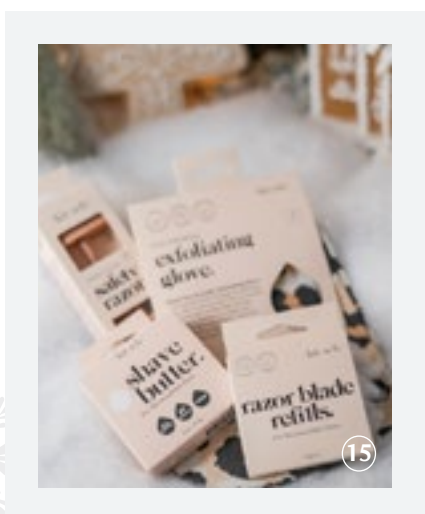

SOMA EAST
3115 A Woodhams Dr
306 565 7662

somasalon.ca

GIFT GUIDE + WISH LIST

2023

SOMA'S
favourites

1 | ILLUME ORNAMENT CANDLES—\$52.95 / SMALLER CANDLES STARTING AT \$22.00 | 2 | DERMALOGICA SUPPLE SKIN KIT—\$135.00 | 3 | SCHWARZKOPF PROFESSIONAL PROHEAT BLOW DRYER—\$99.95 | 4 | UNITE TONING & 7SECONDS TRIO—\$84.00 | 5 | DAVINES OI CHRISTMAS SET—\$136.95 | 6 | KITSCH SCRUNCHIE PACKS—STARTING AT \$14.95 | 7 | DAVINES CHRISTMAS MOMO KIT—\$110.00 | 8 | BATHORIUM PRODUCTS—STARTING AT \$18.00 |

9 | CARACOL GLOVES & SCARVES—STARTING AT \$24.00 | 10 | SOMA SCENTED BODY BUTTER & SCRUB—STARTING AT \$19.95 | 11 | KITSCH HAIR EXFOLIATORS—STARTING AT \$11.95 | 12 | LEMONLAVENDER PRODUCTS—STARTING AT \$19.95 | 13 | THE POTTED PLANT PRODUCTS—STARTING AT \$8.95 | 14 | SCOUT SUNCATCHERS—STARTING AT \$27.95 | 15 | KITSCH SHAVING PRODUCTS—STARTING AT \$9.95 | 16 | DAVINES SHAMPOO BARS—STARTING AT \$35.00 | 17 | KITSCH FLEXIRODS HEATLESS CURL RODS—STARTING AT \$24.95 |