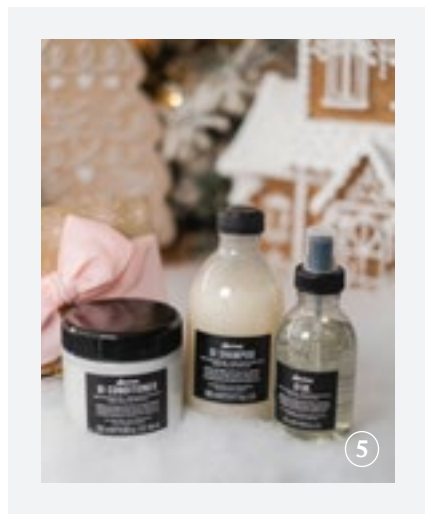

SOMA EAST
3115 A Woodhams Dr
306 565 7662

somasalon.ca

GIFT GUIDE + WISH LIST

2023

SOMA'S
favourites

1 | ILLUME ORNAMENT CANDLES—\$52.95 / SMALLER CANDLES STARTING AT \$22.00 | 2 | DERMALOGICA SUPPLE SKIN KIT—\$135.00 | 3 | SCHWARZKOPF PROFESSIONAL PROHEAT BLOW DRYER—\$99.95 | 4 | UNITE TONING & 7SECONDS TRIO—\$84.00 | 5 | DAVINES OI CHRISTMAS SET—\$136.95 | 6 | KITSCH SCRUNCHIE PACKS—STARTING AT \$14.95 | 7 | DAVINES CHRISTMAS MOMO KIT—\$110.00 | 8 | BATHORIUM PRODUCTS—STARTING AT \$18.00 |

9 | CARACOL GLOVES & SCARVES—STARTING AT \$24.00 | 10 | SOMA SCENTED BODY BUTTER & SCRUB—STARTING AT \$19.95 | 11 | KITSCH HAIR EXFOLIATORS—STARTING AT \$11.95 | 12 | LEMONLAVENDER PRODUCTS—STARTING AT \$19.95 | 13 | THE POTTED PLANT PRODUCTS—STARTING AT \$8.95 | 14 | SCOUT SUNCATCHERS—STARTING AT \$27.95 | 15 | KITSCH SHAVING PRODUCTS—STARTING AT \$9.95 | 16 | DAVINES SHAMPOO BARS—STARTING AT \$35.00 | 17 | KITSCH FLEXIRODS HEATLESS CURL RODS—STARTING AT \$24.95 |