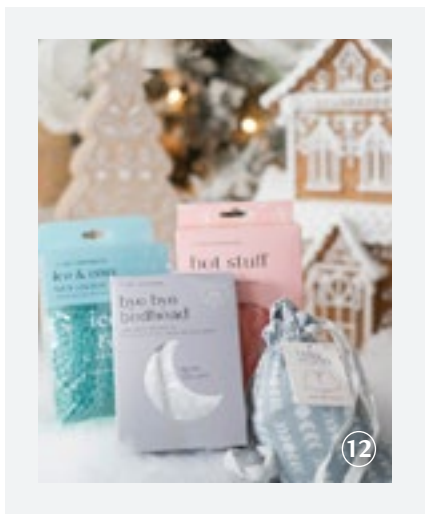

SOMA EAST
3115 A Woodhams Dr
306 565 7662

somasalon.ca

GIFT GUIDE + WISH LIST

2023

SOMA'S
favourites

1 | ILLUME ORNAMENT CANDLES—\$52.95 / SMALLER CANDLES STARTING AT \$22.00 | 2 | DERMALOGICA SUPPLE SKIN KIT—\$135.00 | 3 | SCHWARZKOPF PROFESSIONAL PROHEAT BLOW DRYER—\$99.95 | 4 | UNITE TONING & 7SECONDS TRIO—\$84.00 | 5 | DAVINES OI CHRISTMAS SET—\$136.95 | 6 | KITSCH SCRUNCHIE PACKS—STARTING AT \$14.95 | 7 | DAVINES CHRISTMAS MOMO KIT—\$110.00 | 8 | BATHORIUM PRODUCTS—STARTING AT \$18.00 |

9 | CARACOL GLOVES & SCARVES—STARTING AT \$24.00 | 10 | SOMA SCENTED BODY BUTTER & SCRUB—STARTING AT \$19.95 | 11 | KITSCH HAIR EXFOLIATORS—STARTING AT \$11.95 | 12 | LEMONLAVENDER PRODUCTS—STARTING AT \$19.95 | 13 | THE POTTED PLANT PRODUCTS—STARTING AT \$8.95 | 14 | SCOUT SUNCATCHERS—STARTING AT \$27.95 | 15 | KITSCH SHAVING PRODUCTS—STARTING AT \$9.95 | 16 | DAVINES SHAMPOO BARS—STARTING AT \$35.00 | 17 | KITSCH FLEXIRODS HEATLESS CURL RODS—STARTING AT \$24.95 |