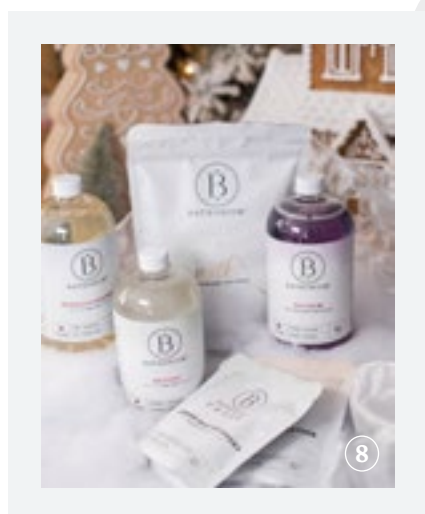

SOMA EAST
3115 A Woodhams Dr
306 565 7662

somasalon.ca

GIFT GUIDE + WISH LIST

2023

SOMA'S
favourites

1 | ILLUME ORNAMENT CANDLES—\$52.95 / SMALLER CANDLES STARTING AT \$22.00 | 2 | DERMALOGICA SUPPLE SKIN KIT—\$135.00 | 3 | SCHWARZKOPF PROFESSIONAL PROHEAT BLOW DRYER—\$99.95 | 4 | UNITE TONING & 7SECONDS TRIO—\$84.00 | 5 | DAVINES OI CHRISTMAS SET—\$136.95 | 6 | KITSCH SCRUNCHIE PACKS—STARTING AT \$14.95 | 7 | DAVINES CHRISTMAS MOMO KIT—\$110.00 | 8 | BATHORIUM PRODUCTS—STARTING AT \$18.00 |

9 | CARACOL GLOVES & SCARVES—STARTING AT \$24.00 | 10 | SOMA SCENTED BODY BUTTER & SCRUB—STARTING AT \$19.95 | 11 | KITSCH HAIR EXFOLIATORS—STARTING AT \$11.95 | 12 | LEMONLAVENDER PRODUCTS—STARTING AT \$19.95 | 13 | THE POTTED PLANT PRODUCTS—STARTING AT \$8.95 | 14 | SCOUT SUNCATCHERS—STARTING AT \$27.95 | 15 | KITSCH SHAVING PRODUCTS—STARTING AT \$9.95 | 16 | DAVINES SHAMPOO BARS—STARTING AT \$35.00 | 17 | KITSCH FLEXIRODS HEATLESS CURL RODS—STARTING AT \$24.95 |