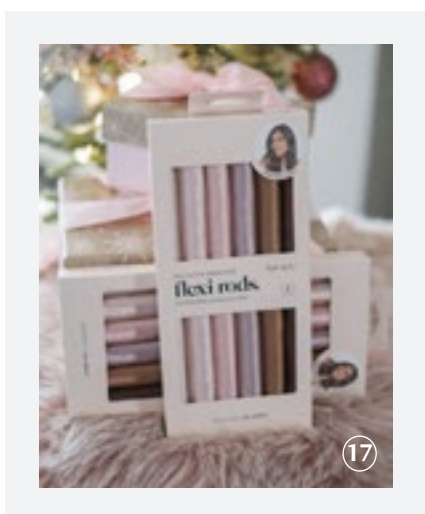

SOMA EAST
3115 A Woodhams Dr
306 565 7662

somasalon.ca

GIFT GUIDE + WISH LIST

2023

SOMA'S
favourites

1 | ILLUME ORNAMENT CANDLES—\$52.95 / SMALLER CANDLES STARTING AT \$22.00 | 2 | DERMALOGICA SUPPLE SKIN KIT—\$135.00 | 3 | SCHWARZKOPF PROFESSIONAL PROHEAT BLOW DRYER—\$99.95 | 4 | UNITE TONING & 7SECONDS TRIO—\$84.00 | 5 | DAVINES OI CHRISTMAS SET—\$136.95 | 6 | KITSCH SCRUNCHIE PACKS—STARTING AT \$14.95 | 7 | DAVINES CHRISTMAS MOMO KIT—\$110.00 | 8 | BATHORIUM PRODUCTS—STARTING AT \$18.00 |

9 | CARACOL GLOVES & SCARVES—STARTING AT \$24.00 | 10 | SOMA SCENTED BODY BUTTER & SCRUB—STARTING AT \$19.95 | 11 | KITSCH HAIR EXFOLIATORS—STARTING AT \$11.95 | 12 | LEMONLAVENDER PRODUCTS—STARTING AT \$19.95 | 13 | THE POTTED PLANT PRODUCTS—STARTING AT \$8.95 | 14 | SCOUT SUNCATCHERS—STARTING AT \$27.95 | 15 | KITSCH SHAVING PRODUCTS—STARTING AT \$9.95 | 16 | DAVINES SHAMPOO BARS—STARTING AT \$35.00 | 17 | KITSCH FLEXIRODS HEATLESS CURL RODS—STARTING AT \$24.95 |