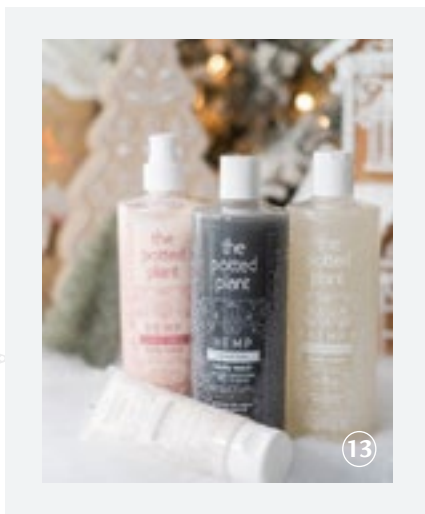

SOMA EAST
3115 A Woodhams Dr
306 565 7662

somasalon.ca

GIFT GUIDE + WISH LIST

2023

SOMA'S
favourites

1 | ILLUME ORNAMENT CANDLES—\$52.95 / SMALLER CANDLES STARTING AT \$22.00 | 2 | DERMALOGICA SUPPLE SKIN KIT—\$135.00 | 3 | SCHWARZKOPF PROFESSIONAL PROHEAT BLOW DRYER—\$99.95 | 4 | UNITE TONING & 7SECONDS TRIO—\$84.00 | 5 | DAVINES OI CHRISTMAS SET—\$136.95 | 6 | KITSCH SCRUNCHIE PACKS—STARTING AT \$14.95 | 7 | DAVINES CHRISTMAS MOMO KIT—\$110.00 | 8 | BATHORIUM PRODUCTS—STARTING AT \$18.00 |

9 | CARACOL GLOVES & SCARVES—STARTING AT \$24.00 | 10 | SOMA SCENTED BODY BUTTER & SCRUB—STARTING AT \$19.95 | 11 | KITSCH HAIR EXFOLIATORS—STARTING AT \$11.95 | 12 | LEMONLAVENDER PRODUCTS—STARTING AT \$19.95 | 13 | THE POTTED PLANT PRODUCTS—STARTING AT \$8.95 | 14 | SCOUT SUNCATCHERS—STARTING AT \$27.95 | 15 | KITSCH SHAVING PRODUCTS—STARTING AT \$9.95 | 16 | DAVINES SHAMPOO BARS—STARTING AT \$35.00 | 17 | KITSCH FLEXIRODS HEATLESS CURL RODS—STARTING AT \$24.95 |