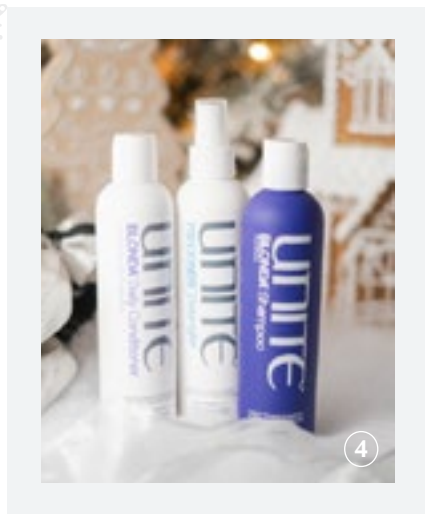

SOMA EAST
3115 A Woodhams Dr
306 565 7662

somasalon.ca

GIFT GUIDE + WISH LIST

2023

SOMA'S
favourites

1 | ILLUME ORNAMENT CANDLES—\$52.95 / SMALLER CANDLES STARTING AT \$22.00 | 2 | DERMALOGICA SUPPLE SKIN KIT—\$135.00 | 3 | SCHWARZKOPF PROFESSIONAL PROHEAT BLOW DRYER—\$99.95 | 4 | UNITE TONING & 7SECONDS TRIO—\$84.00 | 5 | DAVINES OI CHRISTMAS SET—\$136.95 | 6 | KITSCH SCRUNCHIE PACKS—STARTING AT \$14.95 | 7 | DAVINES CHRISTMAS MOMO KIT—\$110.00 | 8 | BATHORIUM PRODUCTS—STARTING AT \$18.00 |

9 | CARACOL GLOVES & SCARVES—STARTING AT \$24.00 | 10 | SOMA SCENTED BODY BUTTER & SCRUB—STARTING AT \$19.95 | 11 | KITSCH HAIR EXFOLIATORS—STARTING AT \$11.95 | 12 | LEMONLAVENDER PRODUCTS—STARTING AT \$19.95 | 13 | THE POTTED PLANT PRODUCTS—STARTING AT \$8.95 | 14 | SCOUT SUNCATCHERS—STARTING AT \$27.95 | 15 | KITSCH SHAVING PRODUCTS—STARTING AT \$9.95 | 16 | DAVINES SHAMPOO BARS—STARTING AT \$35.00 | 17 | KITSCH FLEXIRODS HEATLESS CURL RODS—STARTING AT \$24.95 |