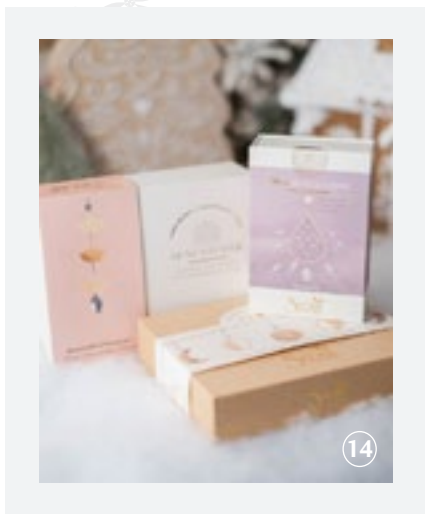

SOMA EAST
3115 A Woodhams Dr
306 565 7662

somasalon.ca

GIFT GUIDE + WISH LIST

2023

SOMA'S
favourites

1 | ILLUME ORNAMENT CANDLES—\$52.95 / SMALLER CANDLES STARTING AT \$22.00 | 2 | DERMALOGICA SUPPLE SKIN KIT—\$135.00 | 3 | SCHWARZKOPF PROFESSIONAL PROHEAT BLOW DRYER—\$99.95 | 4 | UNITE TONING & 7SECONDS TRIO—\$84.00 | 5 | DAVINES OI CHRISTMAS SET—\$136.95 | 6 | KITSCH SCRUNCHIE PACKS—STARTING AT \$14.95 | 7 | DAVINES CHRISTMAS MOMO KIT—\$110.00 | 8 | BATHORIUM PRODUCTS—STARTING AT \$18.00 |

9 | CARACOL GLOVES & SCARVES—STARTING AT \$24.00 | 10 | SOMA SCENTED BODY BUTTER & SCRUB—STARTING AT \$19.95 | 11 | KITSCH HAIR EXFOLIATORS—STARTING AT \$11.95 | 12 | LEMONLAVENDER PRODUCTS—STARTING AT \$19.95 | 13 | THE POTTED PLANT PRODUCTS—STARTING AT \$8.95 | 14 | SCOUT SUNCATCHERS—STARTING AT \$27.95 | 15 | KITSCH SHAVING PRODUCTS—STARTING AT \$9.95 | 16 | DAVINES SHAMPOO BARS—STARTING AT \$35.00 | 17 | KITSCH FLEXIRODS HEATLESS CURL RODS—STARTING AT \$24.95 |