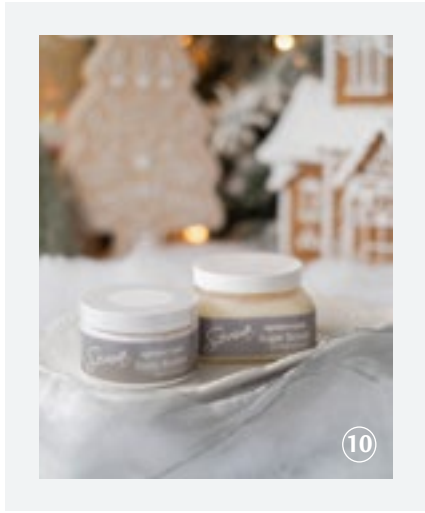

SOMA EAST
3115 A Woodhams Dr
306 565 7662

somasalon.ca

GIFT GUIDE + WISH LIST

2023

SOMA'S
favourites

1 | ILLUME ORNAMENT CANDLES—\$52.95 / SMALLER CANDLES STARTING AT \$22.00 | 2 | DERMALOGICA SUPPLE SKIN KIT—\$135.00 | 3 | SCHWARZKOPF PROFESSIONAL PROHEAT BLOW DRYER—\$99.95 | 4 | UNITE TONING & 7SECONDS TRIO—\$84.00 | 5 | DAVINES OI CHRISTMAS SET—\$136.95 | 6 | KITSCH SCRUNCHIE PACKS—STARTING AT \$14.95 | 7 | DAVINES CHRISTMAS MOMO KIT—\$110.00 | 8 | BATHORIUM PRODUCTS—STARTING AT \$18.00 |

9 | CARACOL GLOVES & SCARVES—STARTING AT \$24.00 | 10 | SOMA SCENTED BODY BUTTER & SCRUB—STARTING AT \$19.95 | 11 | KITSCH HAIR EXFOLIATORS—STARTING AT \$11.95 | 12 | LEMONLAVENDER PRODUCTS—STARTING AT \$19.95 | 13 | THE POTTED PLANT PRODUCTS—STARTING AT \$8.95 | 14 | SCOUT SUNCATCHERS—STARTING AT \$27.95 | 15 | KITSCH SHAVING PRODUCTS—STARTING AT \$9.95 | 16 | DAVINES SHAMPOO BARS—STARTING AT \$35.00 | 17 | KITSCH FLEXIRODS HEATLESS CURL RODS—STARTING AT \$24.95 |