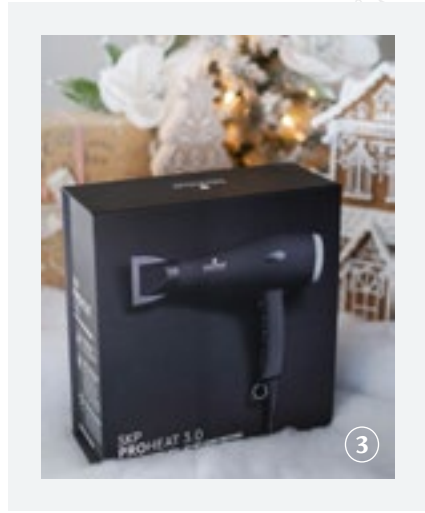

SOMA EAST
3115 A Woodhams Dr
306 565 7662

somasalon.ca

GIFT GUIDE + WISH LIST

2023

SOMA'S
favourites

1 | ILLUME ORNAMENT CANDLES—\$52.95 / SMALLER CANDLES STARTING AT \$22.00 | 2 | DERMALOGICA SUPPLE SKIN KIT—\$135.00 | 3 | SCHWARZKOPF PROFESSIONAL PROHEAT BLOW DRYER—\$99.95 | 4 | UNITE TONING & 7SECONDS TRIO—\$84.00 | 5 | DAVINES OI CHRISTMAS SET—\$136.95 | 6 | KITSCH SCRUNCHIE PACKS—STARTING AT \$14.95 | 7 | DAVINES CHRISTMAS MOMO KIT—\$110.00 | 8 | BATHORIUM PRODUCTS—STARTING AT \$18.00 |

9 | CARACOL GLOVES & SCARVES—STARTING AT \$24.00 | 10 | SOMA SCENTED BODY BUTTER & SCRUB—STARTING AT \$19.95 | 11 | KITSCH HAIR EXFOLIATORS—STARTING AT \$11.95 | 12 | LEMONLAVENDER PRODUCTS—STARTING AT \$19.95 | 13 | THE POTTED PLANT PRODUCTS—STARTING AT \$8.95 | 14 | SCOUT SUNCATCHERS—STARTING AT \$27.95 | 15 | KITSCH SHAVING PRODUCTS—STARTING AT \$9.95 | 16 | DAVINES SHAMPOO BARS—STARTING AT \$35.00 | 17 | KITSCH FLEXIRODS HEATLESS CURL RODS—STARTING AT \$24.95 |